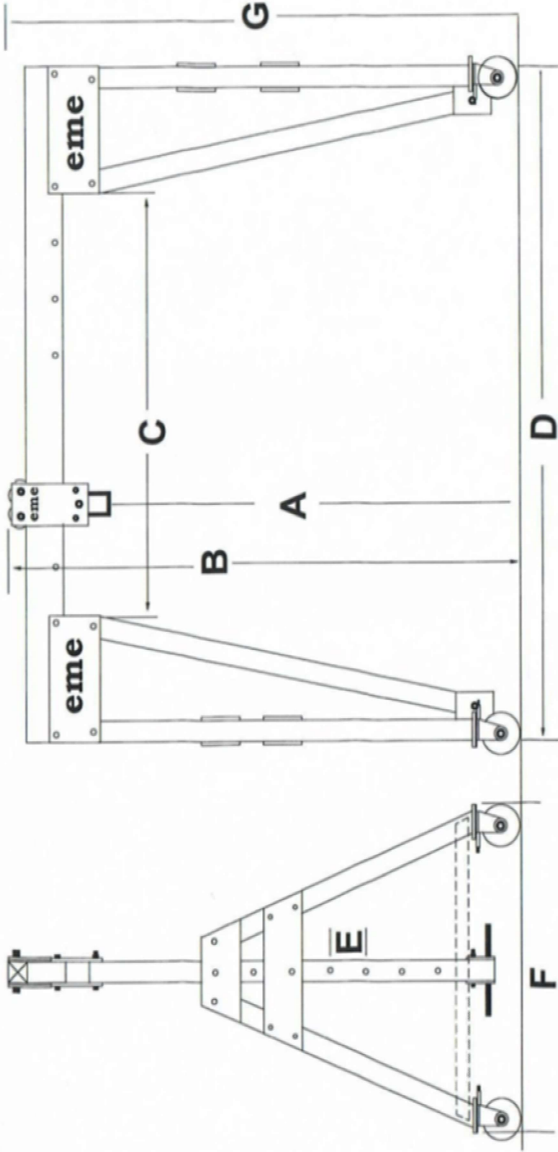

eme Gantry Crane Standard Models

Mobile & Portable: Lift Easily, Anywhere

Standard Equipment on All Models

- All Aluminum Construction
- Locking 'Surround-Beam' Trolley
- 4 Position Swivel Locking Casters (roll & swivel)
- Proprietary Box Beam
- Grade L9 Chromate Plated Fasteners
- Height Adjustment Handles